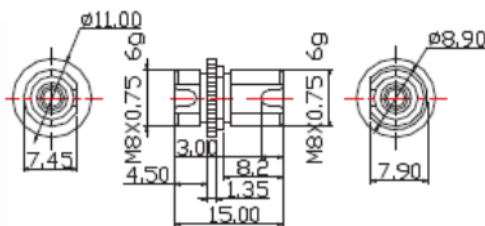

Ordering Information

FC Square Adapter

Part Number	Type	Sleeve	Body Color	Dust Cap
OG2FF8-MMW	MM	PB	Metallic	White
OG2FF8-CMW	SM	Ceramic	Metallic	White
OG2FF8-CMG	APC	Ceramic	Metallic	Green

FC D-Shape Adapter