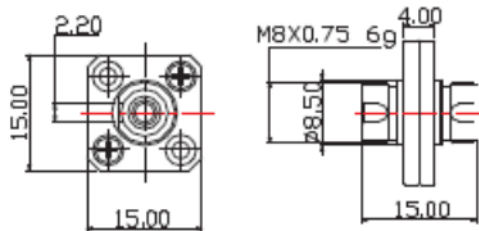

Fiber Optic Product Catalog

FEATURES AND BENEFITS:

- Metallic Body
- D-shape easily installs into panel mount
- Screw-type locking stable and reliable
- Available in MM, SM and APC
- Precision alignment mechanism
- Durability 1000+ mating cycles
- Compliant with JIS5970 and Telcordia GR-326
- Compliant with IEC874-7
- Fully RoHS compliant

Ordering Information

FC Square Adapter

Part Number	Type	Sleeve	Body Color	Dust Cap
OG2FF8-MMW	MM	PB	Metallic	White
OG2FF8-CMW	SM	Ceramic	Metallic	White
OG2FF8-CMG	APC	Ceramic	Metallic	Green

FC D-Shape Adapter