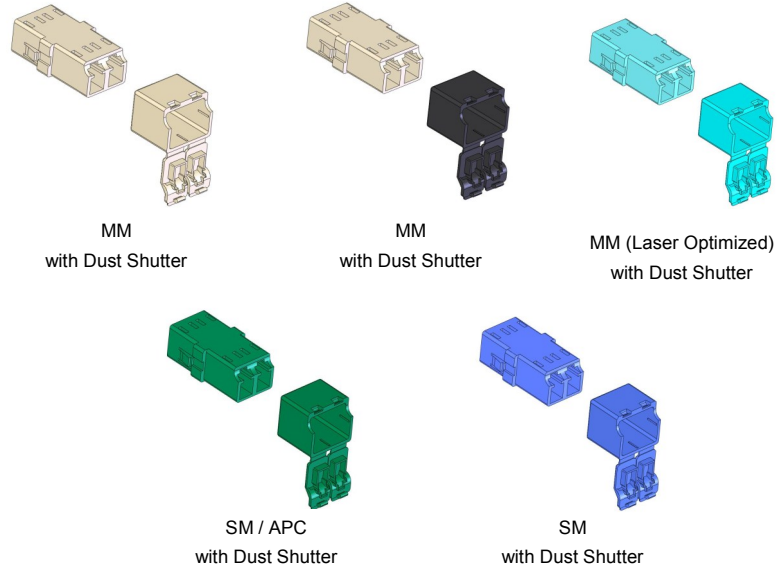

## Fiber Optic Product Catalog

### FEATURES AND BENEFITS:

- LC Slimline adapters with superior panel latches
- LC adapter with matching color dust shutter (Patent Pending)
- Phosphor Bronze and Zirconia sleeves
- One-piece LC Slimline housing design
- Standard Flange and Vertical Flange options
- High Performance
- A & B port identification on duplex in accordance with TIA 568 standard
- Fully RoHS compliant