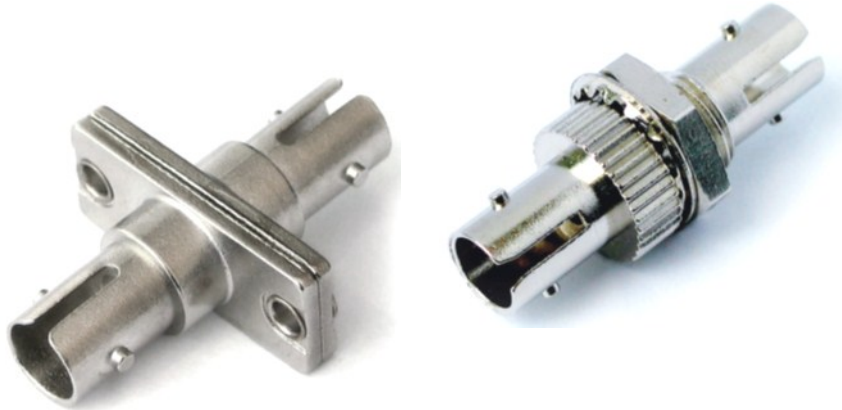

Fiber Optic Product Catalog

FEATURES AND BENEFITS:

- Metallic Body
- D-shape easily installs into panel mount
- Screw-type locking stable and reliable
- Available in MM, SM and APC
- Durability 500+ mating cycles
- Compliant with TIA / EIA 568A
- Compliant with IEC874-10
- RoHS compliant

Ordering Information

ST Flange Mount Adapter

Part Number	Type	Sleeve	Body Color	Dust Cap
OG2TT2-MMW	MM	PB	Metallic	White
OG2TT2-CMW	SM	Ceramic	Metallic	White
OG2TT2-CMG	APC	Ceramic	Metallic	Green

ST D-Mount Adapter

Part Number	Type	Sleeve	Body Color	Dust Cap
OG2TT1-MMW	MM	PB	Metallic	White
OG2TT1-CMW	SM	Ceramic	Metallic	White
OG2TT1-CMG	APC	Ceramic	Metallic	Green