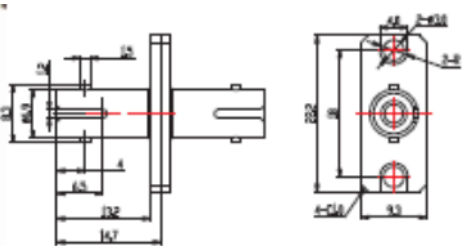

Fiber Optic Product Catalog

FEATURES AND BENEFITS:

- Metallic Body
- D-shape easily installs into panel mount
- Screw-type locking stable and reliable
- Available in MM, SM and APC
- Durability 500+ mating cycles
- Compliant with TIA / EIA 568A
- Compliant with IEC874-10
- RoHS compliant

Ordering Information

ST Flange Mount Adapter

Part Number	Type	Sleeve	Body Color	Dust Cap
OG2TT2-MMW	MM	PB	Metallic	White
OG2TT2-CMW	SM	Ceramic	Metallic	White
OG2TT2-CMG	APC	Ceramic	Metallic	Green

ST D-Mount Adapter

Part Number	Type	Sleeve	Body Color	Dust Cap
OG2TT1-MMW	MM	PB	Metallic	White
OG2TT1-CMW	SM	Ceramic	Metallic	White
OG2TT1-CMG	APC	Ceramic	Metallic	Green