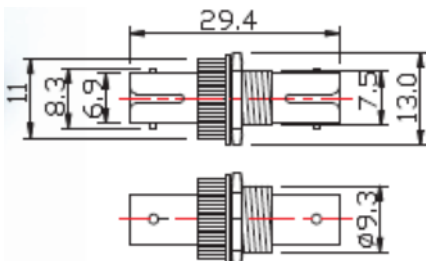

Fiber Optic Product Catalog

FEATURES AND BENEFITS:

- Metallic Body
- D-shape easily installs into panel mount
- Screw-type locking stable and reliable
- Available in MM, SM and APC
- Durability 500+ mating cycles
- Compliant with TIA / EIA 568A
- Compliant with IEC874-10
- RoHS compliant

Ordering Information

ST Flange Mount Adapter

Part Number	Type	Sleeve	Body Color	Dust Cap
OG2TT2-MMW	MM	PB	Metallic	White
OG2TT2-CMW	SM	Ceramic	Metallic	White
OG2TT2-CMG	APC	Ceramic	Metallic	Green

ST D-Mount Adapter

Part Number	Type	Sleeve	Body Color	Dust Cap
OG2TT1-MMW	MM	PB	Metallic	White
OG2TT1-CMW	SM	Ceramic	Metallic	White
OG2TT1-CMG	APC	Ceramic	Metallic	Green